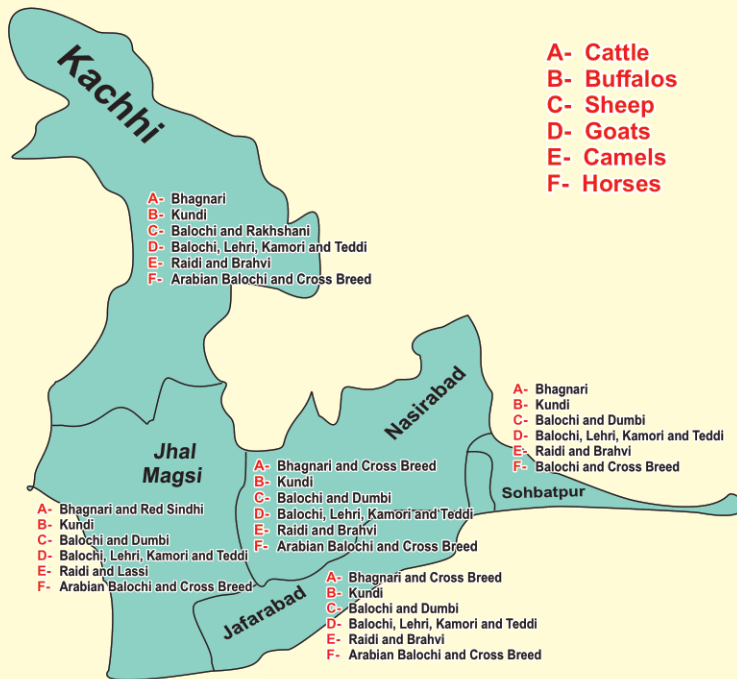

NASIRABAD DIVISION

Bhagnari Kundi Breed Red Sindi Breed

Bevrigh Breed Khurasani Breed Raidi Breed

Barbari Breed Barki Breed Brohi Breed

Rakhsan Breed Teddi Breed Balochi Breed

Kohi Breed Kamori, Breed Friesian Cross Breed

- A- Cattle
- B- Buffalos
- C- Sheep
- D- Goats
- E- Camels
- F- Horses

PROJECTED LIVESTOCK POPULATION & DOMESTIC POULTRY BALOCHISTAN, YEAR - 2020

Division / District	Cattle	Buffalos	Sheep	Goats	Camels	Horses	Mules	Asses	Total	Poultry
Naseerabad	416,380	315,801	190,633	305,521	2,305	2,841	967	31,845	1,266,295	418,559
Jafferabad	472,496	410,561	216,962	284,682	7,115	3,696	7,317	51,430	1,454,258	508,634
Kachhi	381,141	15,564	159,911	1,097,371	42,374	8,861	618	50,630	1,756,471	505,034
Jhal-Magsi	196,665	16,029	78,685	427,838	4,801	6,514	-	19,099	749,631	225,978
Sohatpur	202,497	175,954	92,983	122,007	3,050	1,585	3,133	22,041	623,251	217,986
Total =	1,669,179	933,910	739,175	2,237,419	59,644	23,498	12,036	175,046	5,849,906	1,876,191