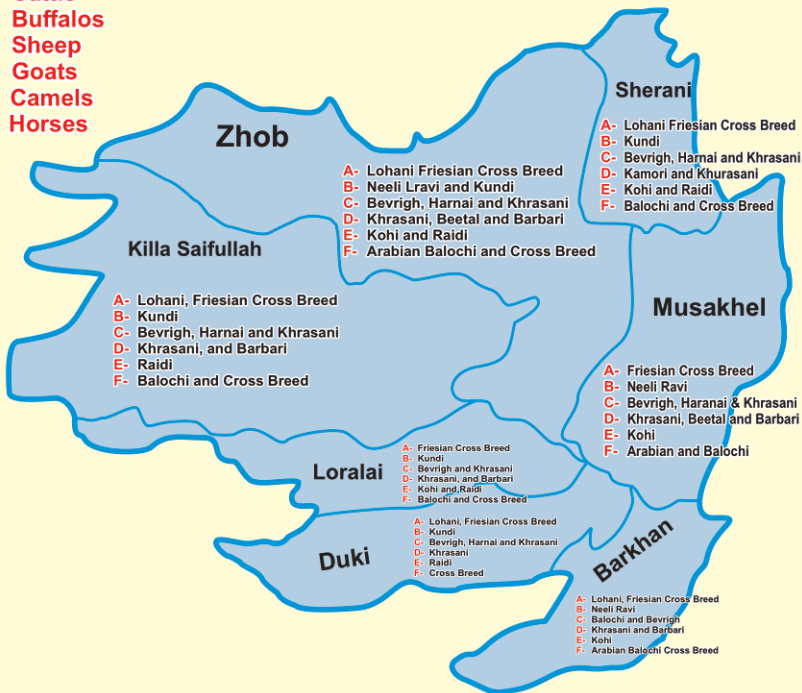

ZHOB DIVISION

- A- Cattle
- B- Buffaloes
- C- Sheep
- D- Goats
- E- Camels
- F- Horses

Friesian Cross Breed Kundi Breed Neeli Ravi Breed

Lohani Breed Khurasani Breed Raidi Breed

Barbari Breed Barki Breed Fayoumi Breed

Rakhsan Breed Haranai Breed RIR Breed

Kohi Breed Kamori Breed Bevrih Breed

PROJECTED LIVESTOCK POPULATION & DOMESTIC POULTRY BALUCHISTAN, YEAR - 2020

Division / District	Cattle	Buffaloes	Sheep	Goats	Camels	Horses	Mules	Asses	Total	Poultry
Zhub	291,699	13,464	980,217	815,533	809	435	452	16,625	2,119,235	213,940
Sherani	157,067	7,248	527,809	439,134	436	234	245	8,952	1,141,125	115,199
Loralai	264,864	13,880	806,134	380,144	706	1,359	822	10,203	1,478,112	289,805
Musa-Khel	495,638	6,187	1,255,151	664,812	21,727	6,469	398	29,585	2,479,966	326,257
Killa Saifullah	174,226	566	1,369,327	1,122,460	26,792	2,450	1,121	29,615	2,726,557	392,925
Barkhan	294,607	7,518	531,253	222,854	4,841	3,835	623	13,251	1,078,781	223,335
Duki	66,215	3,472	201,533	95,035	176	341	208	2,551	369,531	72,452
Total =	1,744,317	52,335	5,671,423	3,739,971	55,487	15,123	3,868	110,782	11,393,306	1,633,912