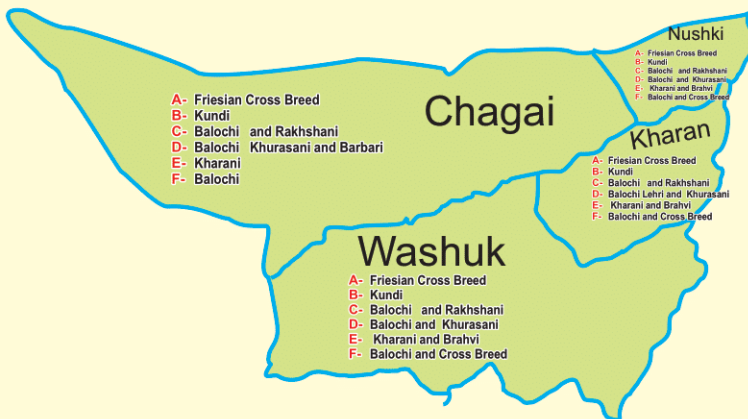

RAKSHAN DIVISION

Friesian Cross Breed Kundi Breed Neeli Ravi Breed

Bevrigh Breed Khurasani Breed Raidi Breed

Barbari Breed Barki Breed Brohi Breed

Rakhsan Breed Balochi Breed Poultry

Kohi Breed Kamori, Breed Kharani Breed

- A- Cattle**
- B- Buffalos**
- C- Sheep**
- D- Goats**
- E- Camels**
- F- Horses**

PROJECTED LIVESTOCK POPULATION & DOMESTIC POULTRY BALOCHISTAN, YEAR - 2020

Division / District	Cattle	Buffalos	Sheep	Goats	Camels	Horses	Mules	Asses	Total	Poultry
Chagai	9,085	41	145,251	235,844	11,885	99	191	3,161	405,558	73,213
Nushki	7,433	34	118,841	192,962	9,723	81	154	2,587	331,815	59,901
Kharan	24,252	289	555,640	591,902	60,904	162	21	10,746	1,243,916	188,288
Washuk	13,059	154	299,191	318,717	32,794	87	12	5,787	669,800	101,386
Total =	53,829	517	1,118,923	1,339,425	115,307	429	378	22,281	2,651,089	422,789